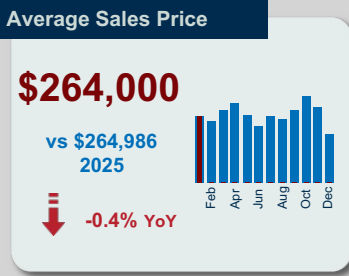

January 2026 Market Snapshot

Monthly

Gonzales County

Property Type
Residential (SF/COND/TH)

Market Type
County

Local Association
Four Rivers Association o..

Market Name
Gonzales County

Month (Current Report Year)
January

JAN Monthly

YEAR Year to Date

Download Preview

Growth Trend for Closed Sales and Median Price (YoY% 12-Month Moving Average)